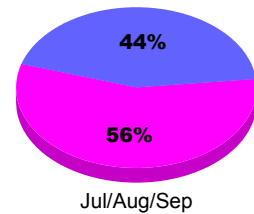

Membership Results
2010-2011

Membership
2009-2010

Month	Net Memb Goal	Actual New Memb	Actual Dropped Memb	Gain/Loss of Memb	Gain/Loss of Memb
Jul/Aug/Sep	60	38	-29	9	46
Totals	60	38	-29	9	46

Membership Results 2010-2011

Goal, New, Dropped, Gain/Loss

Comparison of Membership Gain/Loss

Current Year Compared to the Previous Year

Gender Comparison 2010-2011

■ Male ■ Female