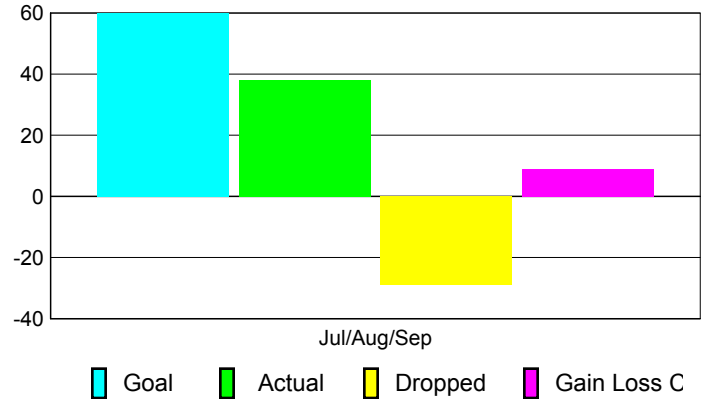

Membership Results 2010-2011

Goal, New, Dropped, Gain/Loss